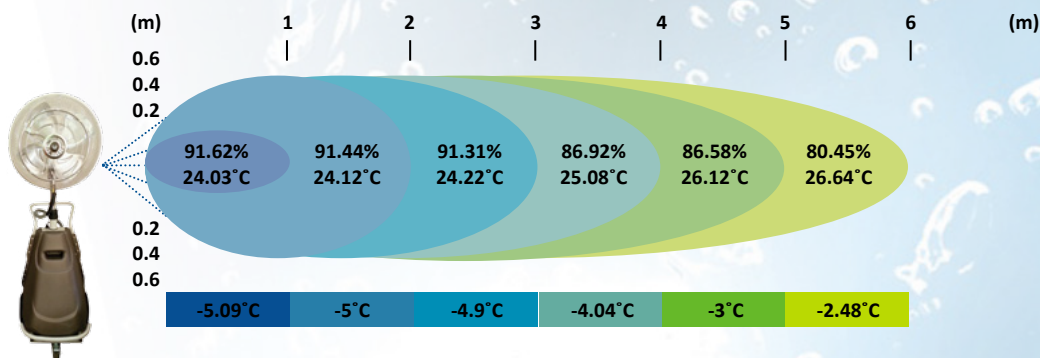

### Features

- High pressure mist pump – 0.4LPM, W.P. 70bar.
- 38 litre tank for three hours of continuous misting.
- Adjustable height up to 190cm.
- Tri-filter systems tank, mist manifold and nozzles.
- Wheel lock for greater safety and stability.
- Motor circuit breaker for electrical safety.
- 3-speed, variable pitch oscillating fan.
- Hose connector inlet with float valve shutoff.

Model	WMF-10005-5C	WMF-10005-6C	WMF-10005-6C
Motor	50HZ, Ø1, 230V	60HZ, Ø1, 110V	60HZ, Ø1, 220V
Fan Output (CBM/min) (3-speed)	160/174/192	165/180/200	165/180/200
Power	270W (125W Pump, 145W Fan)		
Working Pressure (kgf/cm <sup>2</sup> )	70 (1000psi)		
Mist Volume (L/min)	0.28 (4 Nozzles)		
Tank Capacity (Litres)	38 (three hours continuous running)		
Fan Size	18" (450mm)		
Dimensions (WxLxH/cm)	53 x 53 x 170 ~ 190		
Weight (kgs)	40kgs		
Packaging	88 x 56 x 112		